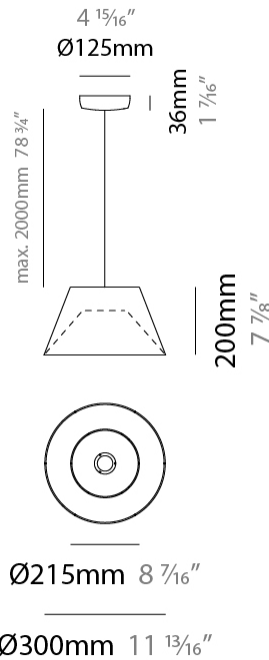

CONGA SUSPENSION

D111096- _____

base number   Finish Options   Finish Options

1. To build a product code in our configurator select the specify button on the base model # product page
2. To build a manual product code on this datasheet choose from the options listed below in blue font and add the suffix to the base model #

GENERAL

Series: Conga
Brand: Ole
Division: Design
Mounting Type: Suspension
Mounting Location: Ceiling
Subcategory: Up/Down Light

PHYSICAL

Shape: Cone
Diameter (mm): 300
Diameter (in): 11 ¹³/₁₆
Height (mm): 200
Height (in): 7 ⁷/₈
Max. Overall Height (mm): 2200
Max. Overall Height (in): 86 ⁵/₈
Light Distribution: Direct / Indirect
Fixture Finish: BEI / BLK / BLU / COG / DGN / GRY / MRN / MOC / MUS / OLV / SIL / STN / TER / WHI
Holder Finish: MWH / MBK
Fixture Material: Fabric Cord / Metal
Cable Details: 2000mm Cable - Transparent
Upon Request: Other fabric cord colors available upon request (see downloadable finish chart)

ELECTRICAL

Number of Lamps: 1
Lamp Type: LED Retrofit
Lamp Shape: A19
Bulb Included: Bulb Not Included
Max. Wattage Per Lamp (W): 15
Lamp Base: E26
Input Voltage (V): 120
Upon Request: 277Vac / GU24

LED

OPTICAL

RATINGS AND CERTIFICATIONS

Certified By: Certified for North American Standards
IP rating: IP20

PROJECT
TYPE
SPECIFIER
QUANTITY
DATE